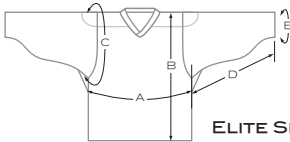

REINFORCED COVER STITCHING

SEPARATE SHOULDER CAP ALLOWS FOR DESIGN TO PRINT OVER TOP SHOULDER

UNDERARM GUSSETS

CUSTOM SIZING AVAILABLE FOR PLAYERS & GOALIES

OPTIONS

REINFORCED SHOULDERS

REINFORCED ELBOWS

UNDERARM VENTING (ADDS 4 INCHES TO ARMHOLE OPENING)

BABY JERSEY

BOOSTER JERSEY

ELITE SIZING CHART (INCHES)

GARMENT SIZING	ADULT XS	ADULT S	ADULT M	ADULT L	ADULT XL	ADULT 2XL	ADULT 3XL	GOALIE
A CHEST SIZE AROUND	40	40	46	50	54	56	58	61.5
B LENGTH SHOULDER TO HEM	27	29	30	32	33	33	33	30.5
C ARMHOLE AROUND	25	26	31	31	31	31	31	36
D SLEEVE LENGTH	20	20	21	21	22	22	22	22
E CUFF AROUND	10	10	12	12	12	12	12	16